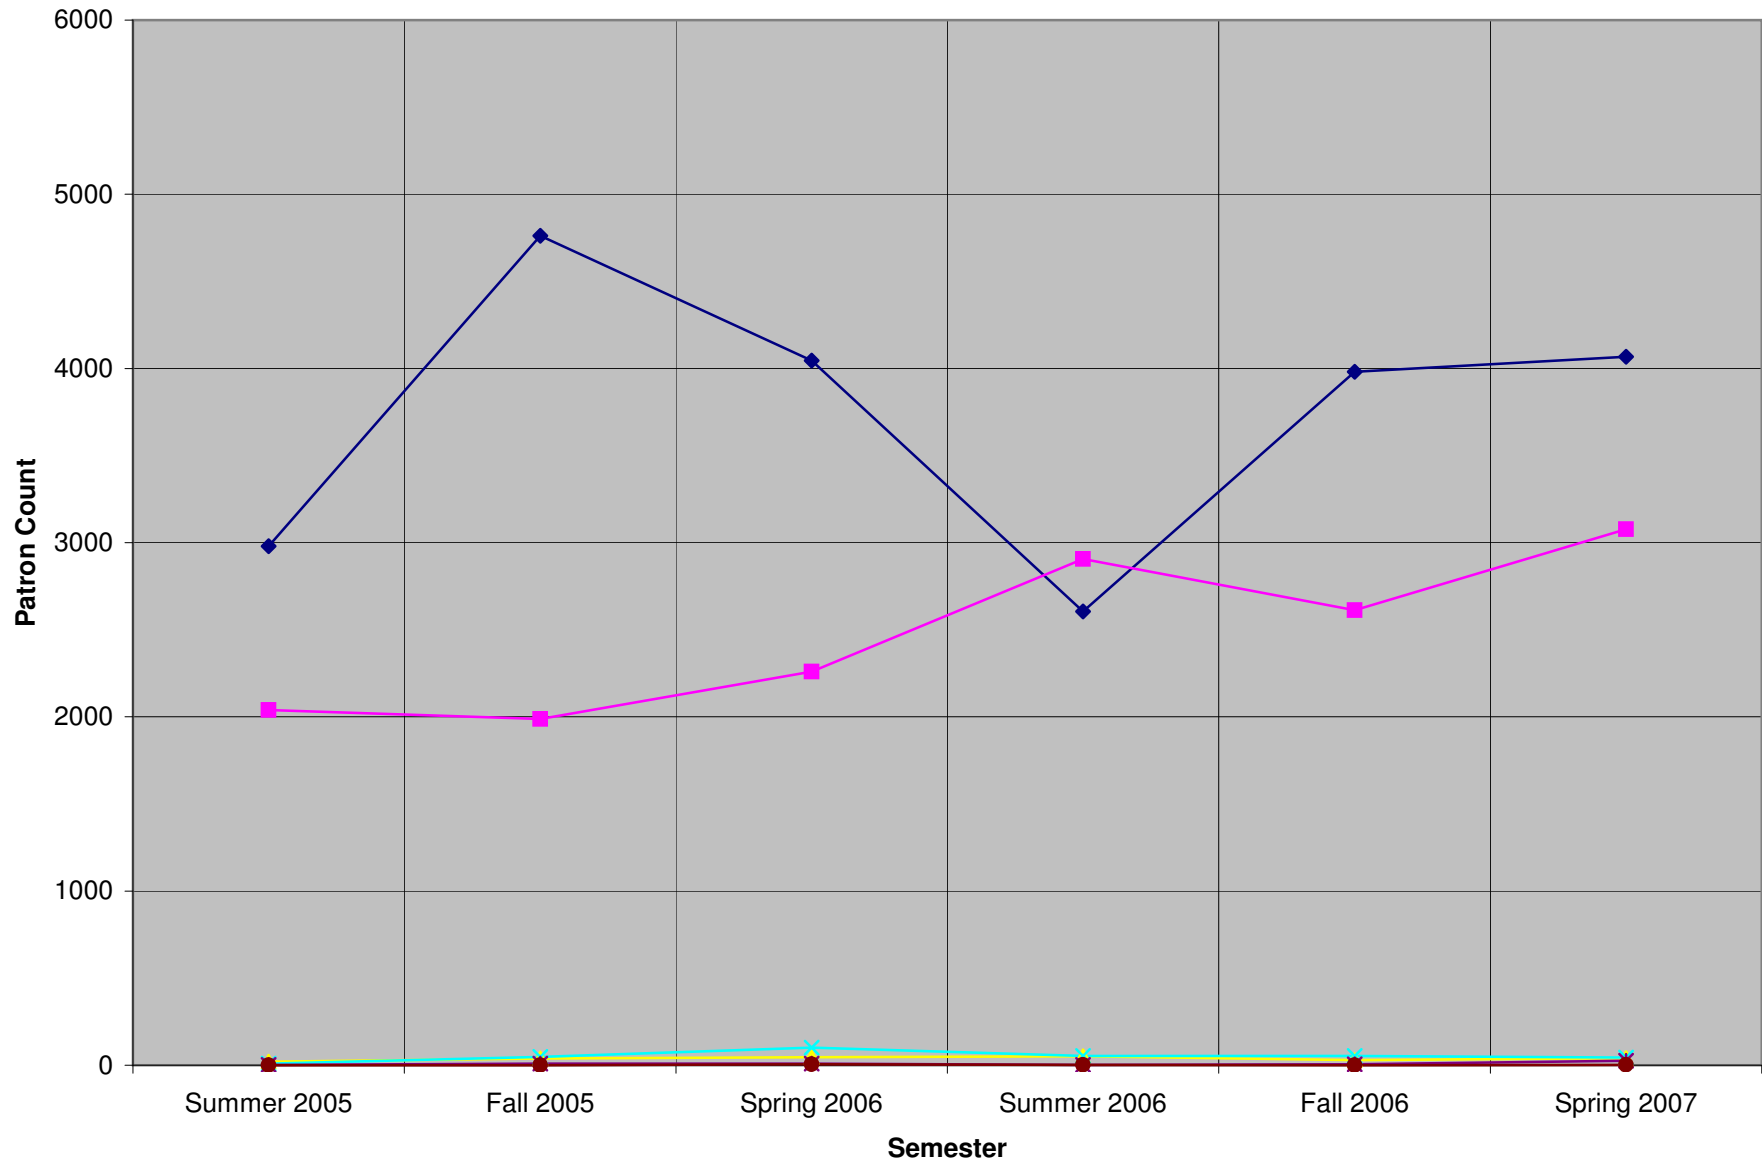

Part of the [Library and Information Science Commons](#)

Columbus State University Reference Statistics Semester Summary - Total Questions

Columbus State University Reference Statistics Semester Summary - Question Type

◆ Directional ■ Informational ▲ Instructional × Misc * Non-CSU Logins ● Research + Telephone

Columbus State University Reference Statistics Semester Summary - Total Patrons

Columbus State University Reference Statistics Semester Summary - Patron Type