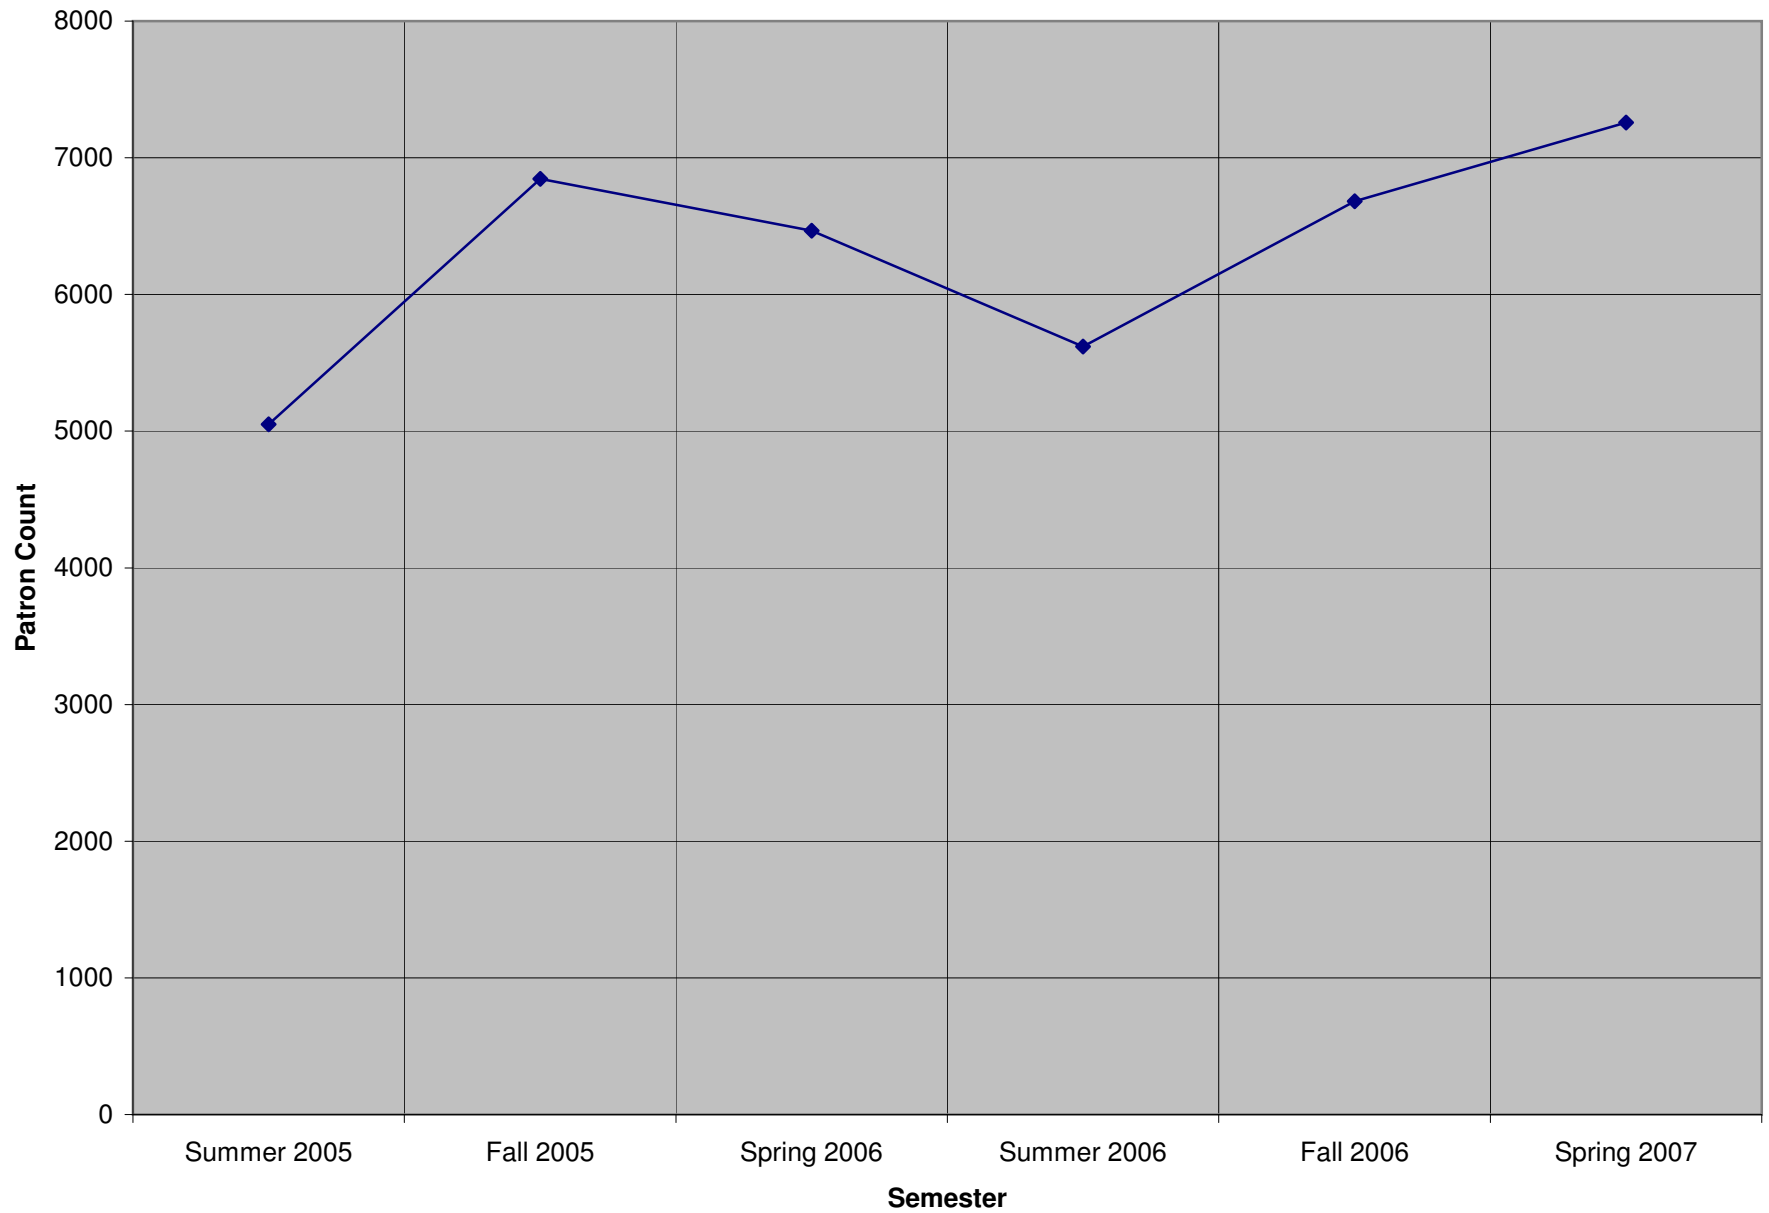

Part of the [Library and Information Science Commons](#)

Columbus State University Reference Statistics Semester Summary - Total Questions

Columbus State University Reference Statistics Semester Summary - Question Type

◆ Directional ■ Informational ▲ Instructional × Misc * Non-CSU Logins ● Research + Telephone

Columbus State University Reference Statistics Semester Summary - Total Patrons

Columbus State University Reference Statistics Semester Summary - Patron Type