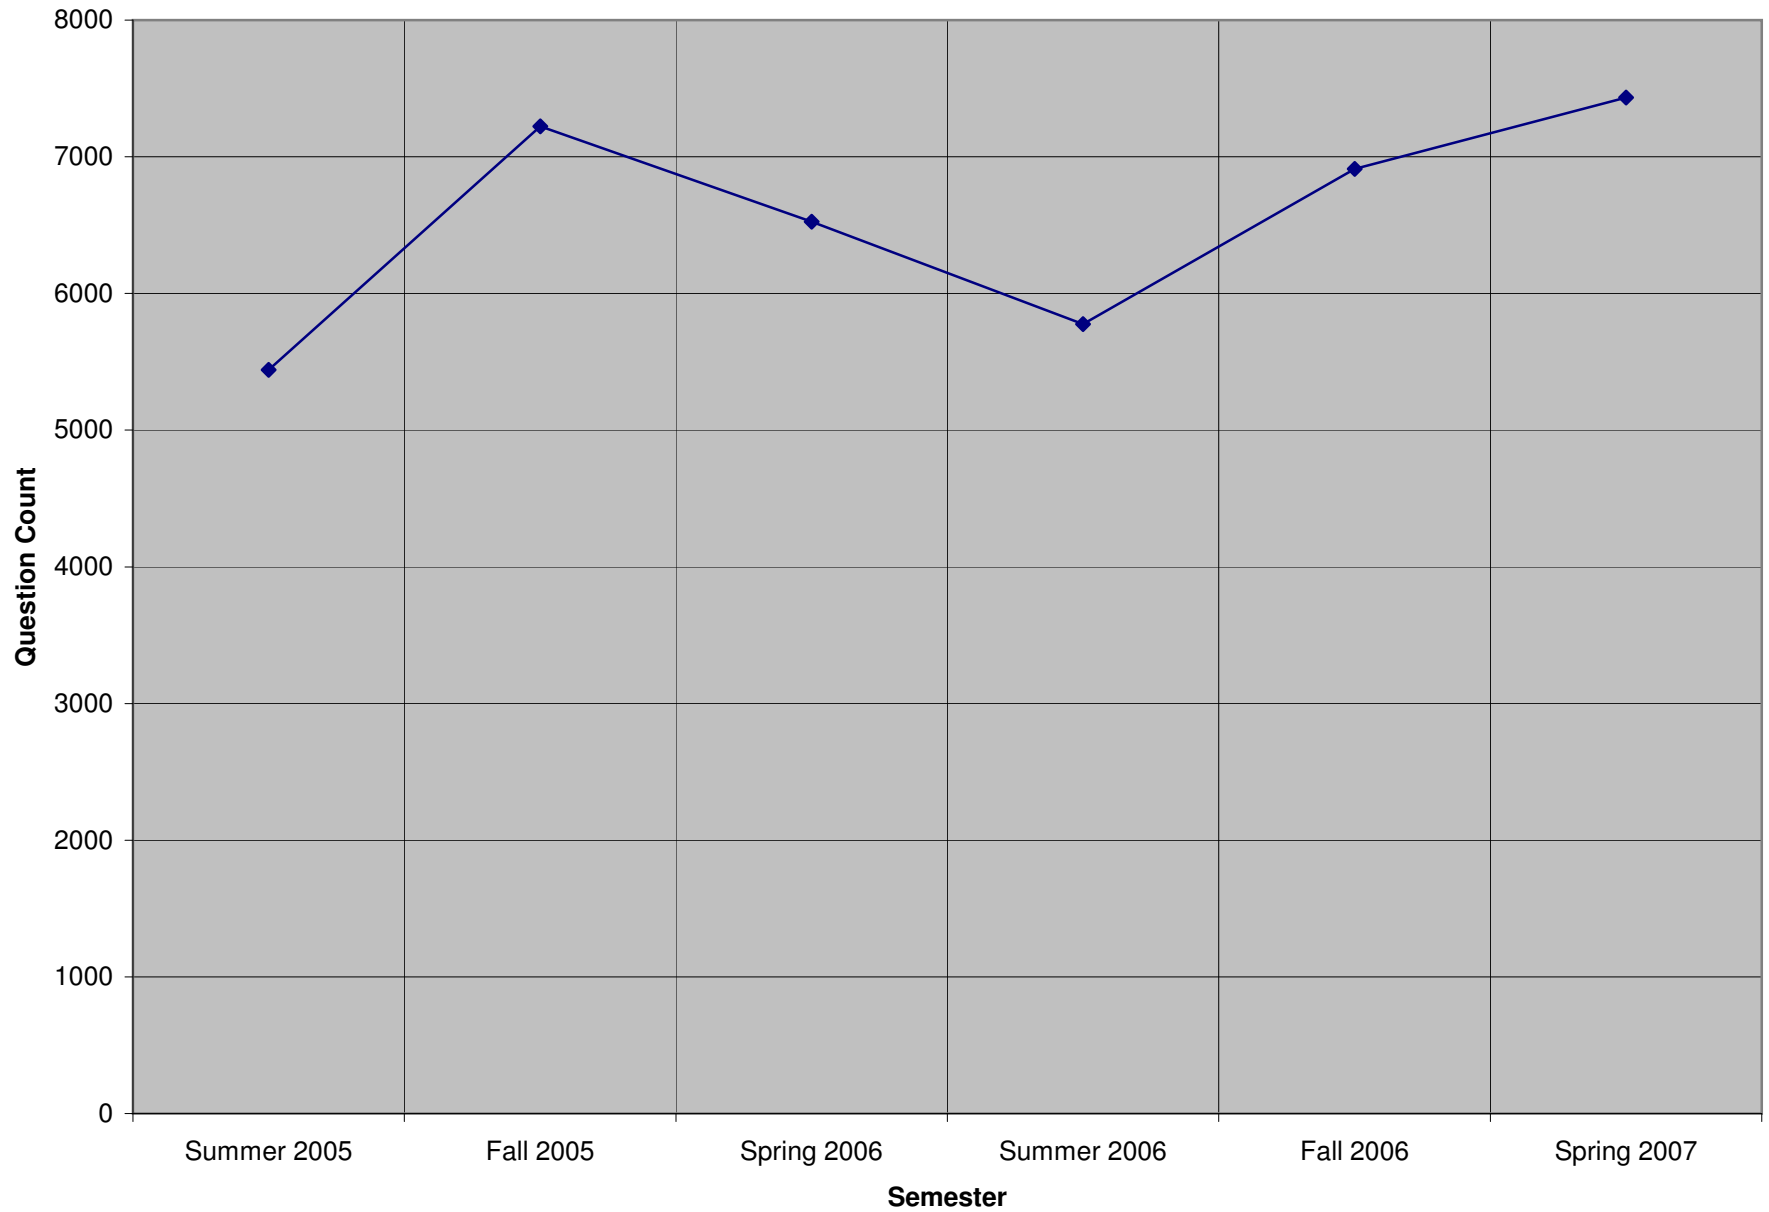

Columbus State University

CSU ePress

Library Statistics

CSU Libraries

2005

2005-2007 Reference Statistics: Total Questions by Semester

Callie McGinnis

Follow this and additional works at: <https://csuepress.columbusstate.edu/statistics>

Part of the [Library and Information Science Commons](#)

Columbus State University Reference Statistics Semester Summary - Total Questions

Columbus State University Reference Statistics Semester Summary - Question Type