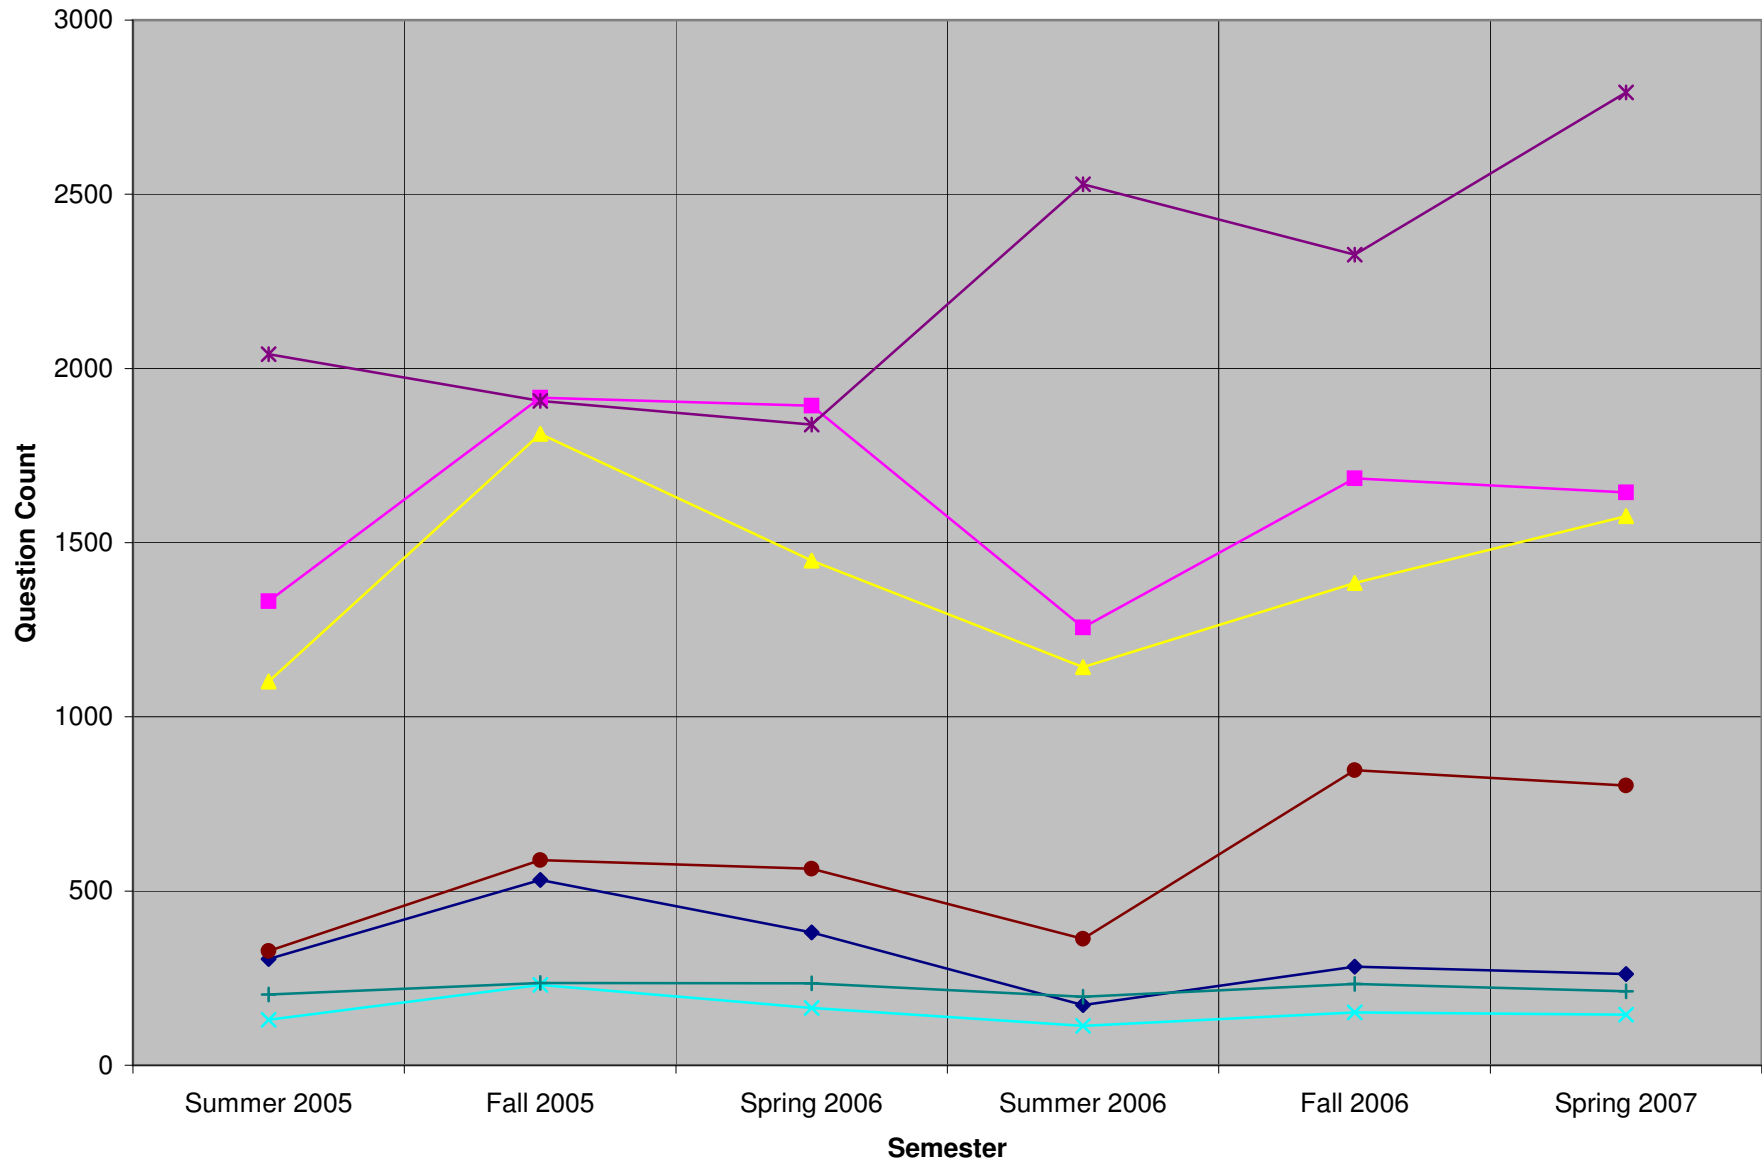

Columbus State University

CSU ePress

Library Statistics

CSU Libraries

2005

2005-2007 Reference Statistics: Total Questions by Semester

Callie McGinnis

Follow this and additional works at: <https://csuepress.columbusstate.edu/statistics>

Part of the [Library and Information Science Commons](#)

Columbus State University Reference Statistics Semester Summary - Total Questions

Columbus State University Reference Statistics Semester Summary - Question Type

◆ Directional ■ Informational ▲ Instructional × Misc * Non-CSU Logins ● Research + Telephone

Columbus State University Reference Statistics Semester Summary - Total Patrons

Columbus State University Reference Statistics Semester Summary - Patron Type